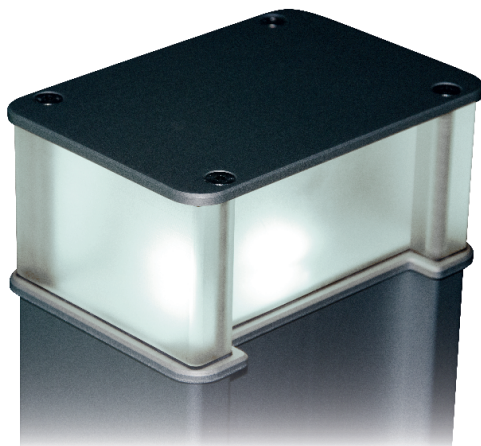

## ES-LED power column

Item no. 860409

Item no. 861013

### In general

The ES luminaire head, made from satinised PMMA plastic, is included in the standard GIFAS ES 160 power column range. LED light in two colour variants (cold white and warm white). Pre-wired and ready for connection.

### Features

- direct mains supply connection (no power supply unit needed)
- 360° light distribution
- can be used for the entire ES 160 range
- retrofit equipping possible
- 2 light colour variants available
- high light efficiency
- low power consumption
- long lifetime
- vibration-resistant
- immediate light output
- Light unit made from solid PMMA material, therefore extremely robust

### Technical Data

Operating voltage:	230 VAC
Electric power supply:	power supply
Illuminant:	1 x 4.5 W LED-Modul
Operating output:	4.5 W
Light output:	84.4 lm / W
Lighting current:	380 mA
Colour temperature (beam angle):	3'000 K / 4'200 K
Protection category:	IP54
Protection class:	I (Protective conductor)
Temperature range operation:	-20°C to +40°C
Dimensions (L x W x H):	170 x 120 x 93 mm
Weight:	1.9 kg
Light unit material:	PMMA satinised
Decorative feature material:	aluminium anodised