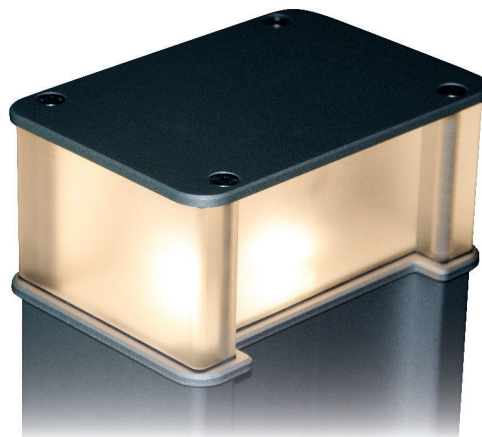

## ES-LED power column

Item no. 860409

Item no. 861013

### In general

The ES luminaire head, made from satinised PMMA plastic, is included in the standard GIFAS ES 160 power column range. LED light in two colour variants (cold white and warm white). Pre-wired and ready for connection.

### Features

- direct mains supply connection (no power supply unit needed)
- 360° light distribution
- can be used for the entire ES 160 range
- retrofit equipping possible
- 2 light colour variants available
- high light efficiency
- low power consumption
- long lifetime
- vibration-resistant
- immediate light output
- Light unit made from solid PMMA material, therefore extremely robust

### Technical Data

Operating voltage:	230 VAC
Electric power supply:	power supply
Illuminant:	1 x 4.5 W LED-Modul
Operating output:	4.5 W
Light output:	84.4 lm / W
Lighting current:	380 mA
Colour temperature (beam angle):	3'000 K / 4'200 K
Protection category:	IP54
Protection class:	I (Protective conductor)
Temperature range operation:	-20°C to +40°C
Dimensions (L x W x H):	170 x 120 x 93 mm
Weight:	1.9 kg
Light unit material:	PMMA satinised
Decorative feature material:	aluminium anodised