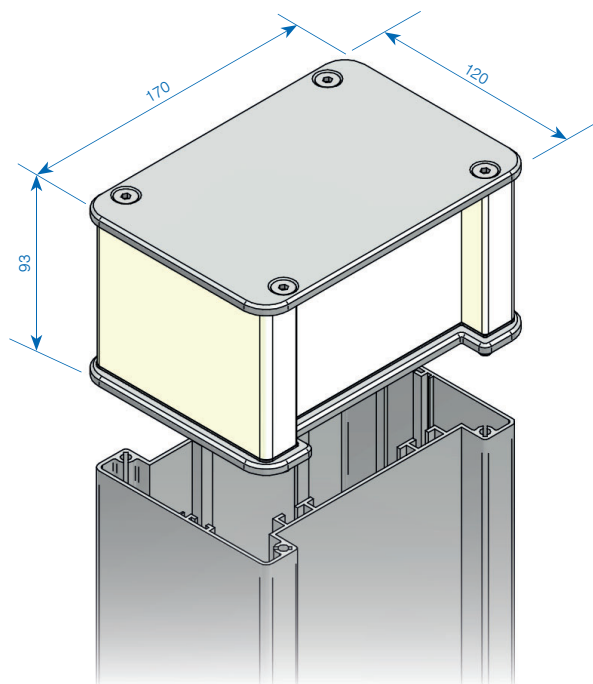

### In general

The ES luminaire head, made from satinised PMMA plastic, is included in the standard GIFAS ES 160 power column range. LED light in two colour variants (cold white and warm white). Pre-wired and ready for connection.

### Features

- direct mains supply connection (no power supply unit needed)
- 360° light distribution
- can be used for the entire ES 160 range
- retrofit equipping possible
- 2 light colour variants available
- high light efficiency
- low power consumption
- long lifetime
- vibration-resistant
- immediate light output
- Light unit made from solid PMMA material, therefore extremely robust

### Technical Data

Operating voltage:	230 VAC
Electric power supply:	power supply
Illuminant:	1 x 4.5 W LED-Modul
Operating output:	4.5 W
Light output:	84.4 lm / W
Lighting current:	380 mA
Colour temperature (beam angle):	3'000 K / 4'200 K
Protection category:	IP54
Protection class:	I (Protective conductor)
Temperature range operation:	-20°C to +40°C
Dimensions (L x W x H):	170 x 120 x 93 mm
Weight:	1.9 kg
Light unit material:	PMMA satinised
Decorative feature material:	aluminium anodised

The GIFAS ES-LED power column, comprising a ES 160 energy column with an attached ES-LED luminaire head. A standard range is available ex stock, or can be provided at short notice.

**Power column**

Item no.	Designation
172615	Power column ES-LED 160, aluminium anodised, height <b>400 mm</b> , lighting LED, 3'000 K
174008	Power column ES-LED 160, aluminium anodised, height <b>400 mm</b> , lighting LED, 4'200 K
174011	Power column ES-LED 160, aluminium anodised, height <b>600 mm</b> , lighting LED, 3'000 K
174012	Power column ES-LED 160, aluminium anodised, height <b>600 mm</b> , lighting LED, 4'200 K